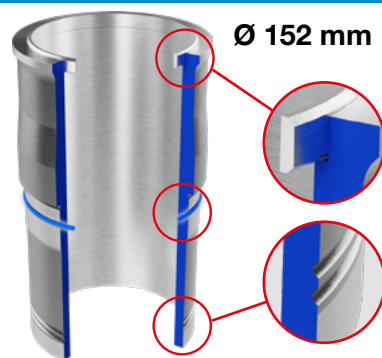

0040

Technische Service-Information

61-10808-00

61-11158-00

Cummins

1998 - 2000

2000 - 2010

2010 - 2013

2012 - 2015

2013 - 2015

2015 -

VICTOR REINZ – Just Seal It!