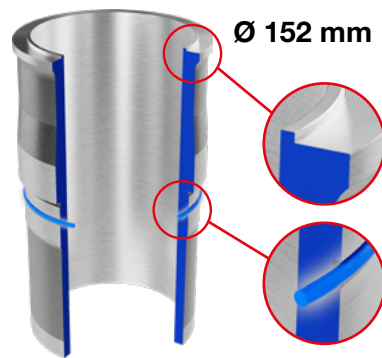

0040

Technische Service-Information

61-10808-00

61-11158-00

Cummins

1998 - 2000

2000 - 2010

2010 - 2013

2012 - 2015

2013 - 2015

2015 -

VICTOR REINZ – Just Seal It!