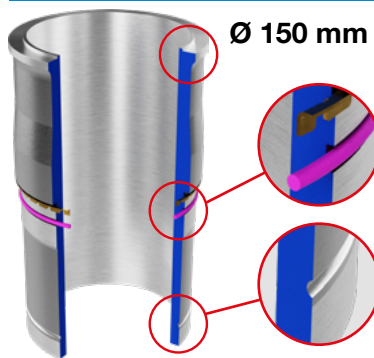

0040

Technische Service-Information

61-10808-00

61-11158-00

Cummins

1998 - 2000

2000 - 2010

2010 - 2013

2012 - 2015

2013 - 2015

2015 -

VICTOR REINZ – Just Seal It!