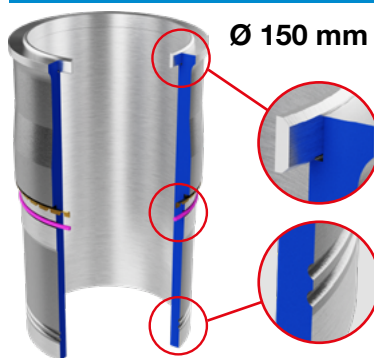

0040

Technische Service-Information

61-10808-00

61-11158-00

Cummins

1998 - 2000

2000 - 2010

2010 - 2013

2012 - 2015

2013 - 2015

2015 -

VICTOR REINZ – Just Seal It!