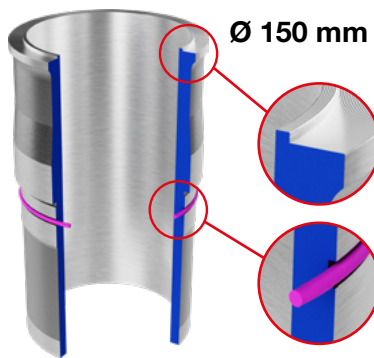

0040

Technische Service-Information

61-10808-00

61-11158-00

Cummins

1998 - 2000

2000 - 2010

2010 - 2013

2012 - 2015

2013 - 2015

2015 -

VICTOR REINZ – Just Seal It!