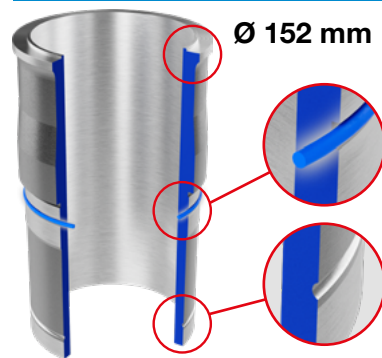

0040

Technische Service-Information

61-10808-00

61-11158-00

Cummins

1998 - 2000

2000 - 2010

2010 - 2013

2012 - 2015

2013 - 2015

2015 -

VICTOR REINZ – Just Seal It!