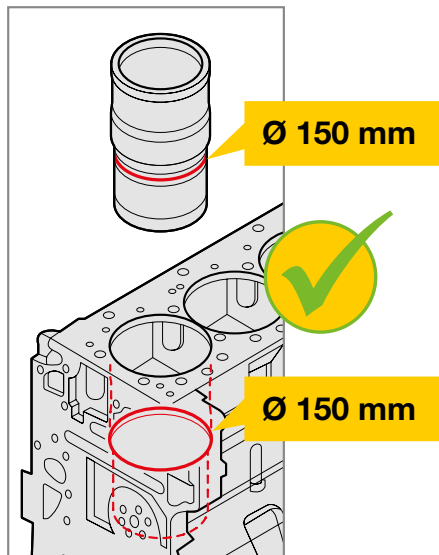

61-10808-00
61-11158-00
Cummins

VICTOR REINZ – Just Seal It!

0040

Technical Service Information

61-10808-00
61-11158-00
Cummins

1998 - 2000

2000 - 2010

2010 - 2013