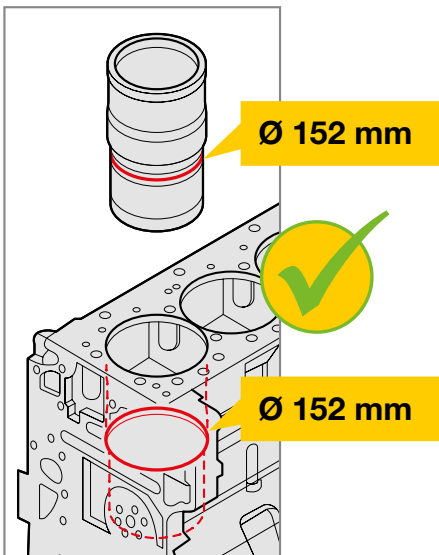

61-10808-00
61-11158-00
Cummins

VICTOR REINZ – Just Seal It!

0040

Technical Service Information

61-10808-00
61-11158-00
Cummins

1998 - 2000

2000 - 2010

2010 - 2013