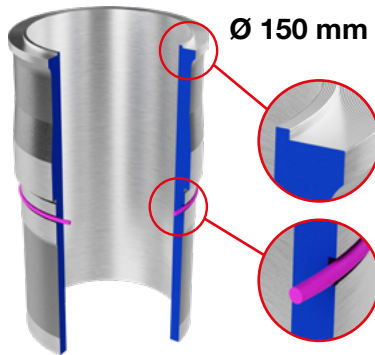

61-10808-00
61-11158-00
Cummins

VICTOR REINZ – Just Seal It!

0040

Technical Service Information

61-10808-00
61-11158-00
Cummins

1998 - 2000

2000 - 2010

2010 - 2013