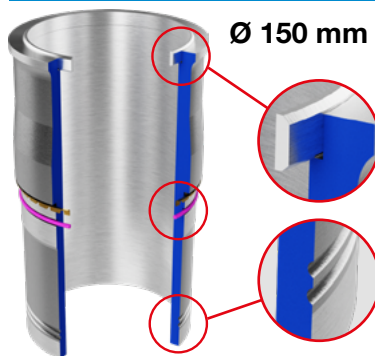

0040

Technical Service Information

61-10808-00
61-11158-00
Cummins

1998 - 2000

2000 - 2010

2010 - 2013

2012 - 2015

2013 - 2015

2015 -

VICTOR REINZ – Just Seal It!