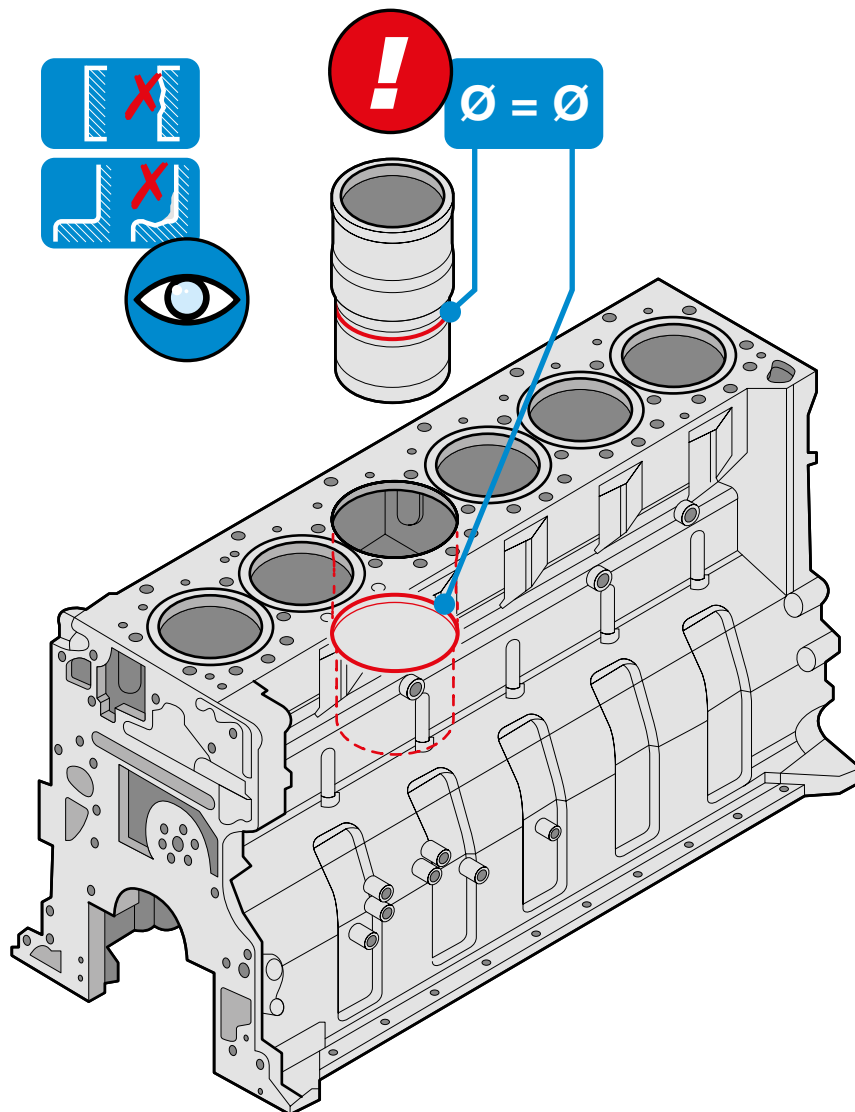

0040

Technical Service Information

61-10808-00

61-11158-00

Cummins

VICTOR REINZ – Just Seal It!

i 0040

Technical Service Information

61-10808-00
61-11158-00
Cummins

VICTOR REINZ – Just Seal It!

0040

Technical Service Information

61-10808-00
61-11158-00
Cummins

1998 - 2000

2000 - 2010

2010 - 2013