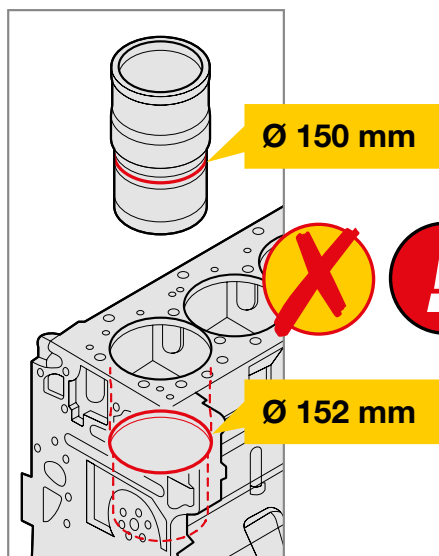

61-10808-00
61-11158-00
Cummins

VICTOR REINZ – Just Seal It!

0040

Technical Service Information

61-10808-00
61-11158-00
Cummins

1998 - 2000

2000 - 2010

2010 - 2013