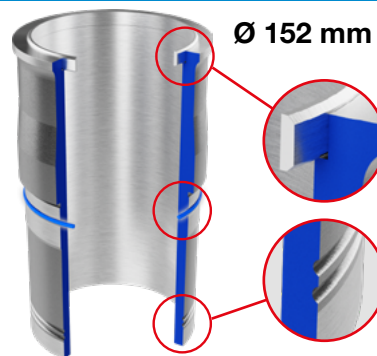

0040

Technical Service Information

61-10808-00
61-11158-00
Cummins

1998 - 2000

2000 - 2010

2010 - 2013

2012 - 2015

2013 - 2015

2015 -

VICTOR REINZ – Just Seal It!