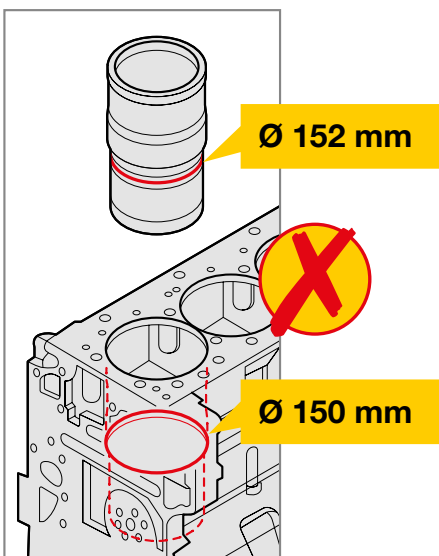

61-10808-00
61-11158-00
Cummins

VICTOR REINZ – Just Seal It!

0040

Technical Service Information

61-10808-00
61-11158-00
Cummins

1998 - 2000

2000 - 2010

2010 - 2013