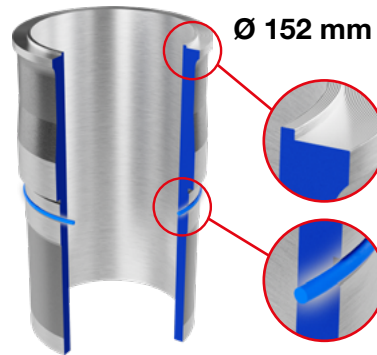

61-10808-00
61-11158-00
Cummins

VICTOR REINZ – Just Seal It!

0040

Technical Service Information

61-10808-00
61-11158-00
Cummins

1998 - 2000

2000 - 2010

2010 - 2013