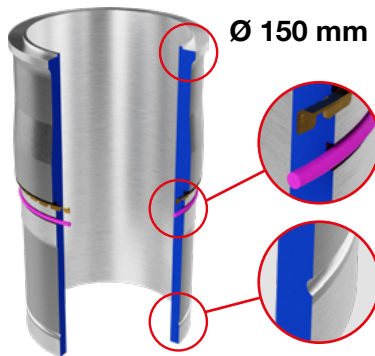

0040

Technical Service Information

61-10808-00
61-11158-00
Cummins

1998 - 2000

2000 - 2010

2010 - 2013

2012 - 2015

2013 - 2015

2015 -

VICTOR REINZ – Just Seal It!