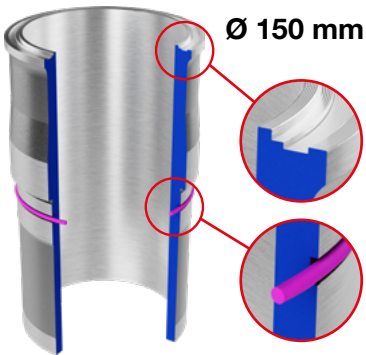

61-10808-00
61-11158-00
Cummins

VICTOR REINZ – Just Seal It!

0040

Technical Service Information

61-10808-00
61-11158-00
Cummins

1998 - 2000

2000 - 2010

2010 - 2013