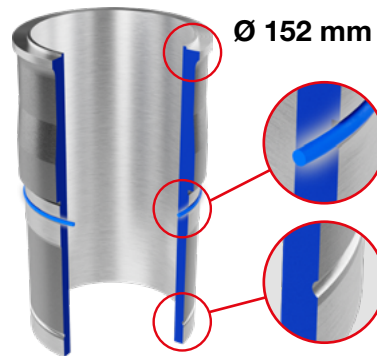

0040

Technical Service Information

61-10808-00
61-11158-00
Cummins

1998 - 2000

2000 - 2010

2010 - 2013

2012 - 2015

2013 - 2015

2015 -

VICTOR REINZ – Just Seal It!